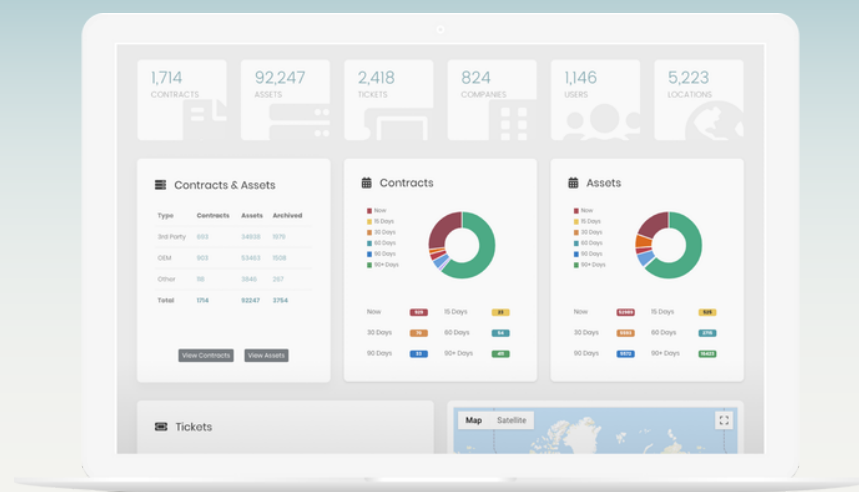

Cisco Product Series / Model

EOSL MAY 31, 2023

ASA 5585-X Chassis

ASA 5585 Slot Divider for Half-Slot IO Modules

ASA 5585 Spare Slot Divider for Half-slot IO Modules

ASA 5585-X Security Services Processor-10 with 8GE

ASA 5585-X Security Services Processor-10 with 8GE, NPE

ASA 5585-X Security Services Processor-20 with 8GE

ASA 5585-X Security Services Processor-20 with 8GE, NPE

ASA 5585-X Security Services Processor-40 w 6GE, 4 SFP+

ASA 5585-X Security Services Processor-40 with 6GE, 4SFP+, NPE

ASA 5585-X Security Services Processor-60 with 6GE, 4 SFP+

ASA 5585-X Security Services Processor-60 with 6GE, 4SFP+, NPE

EOSL

**Covering all major
OEMs, globally.**

GET A QUOTE

WWW.CLOUDCOVER.IT

CloudCover. | Learn More