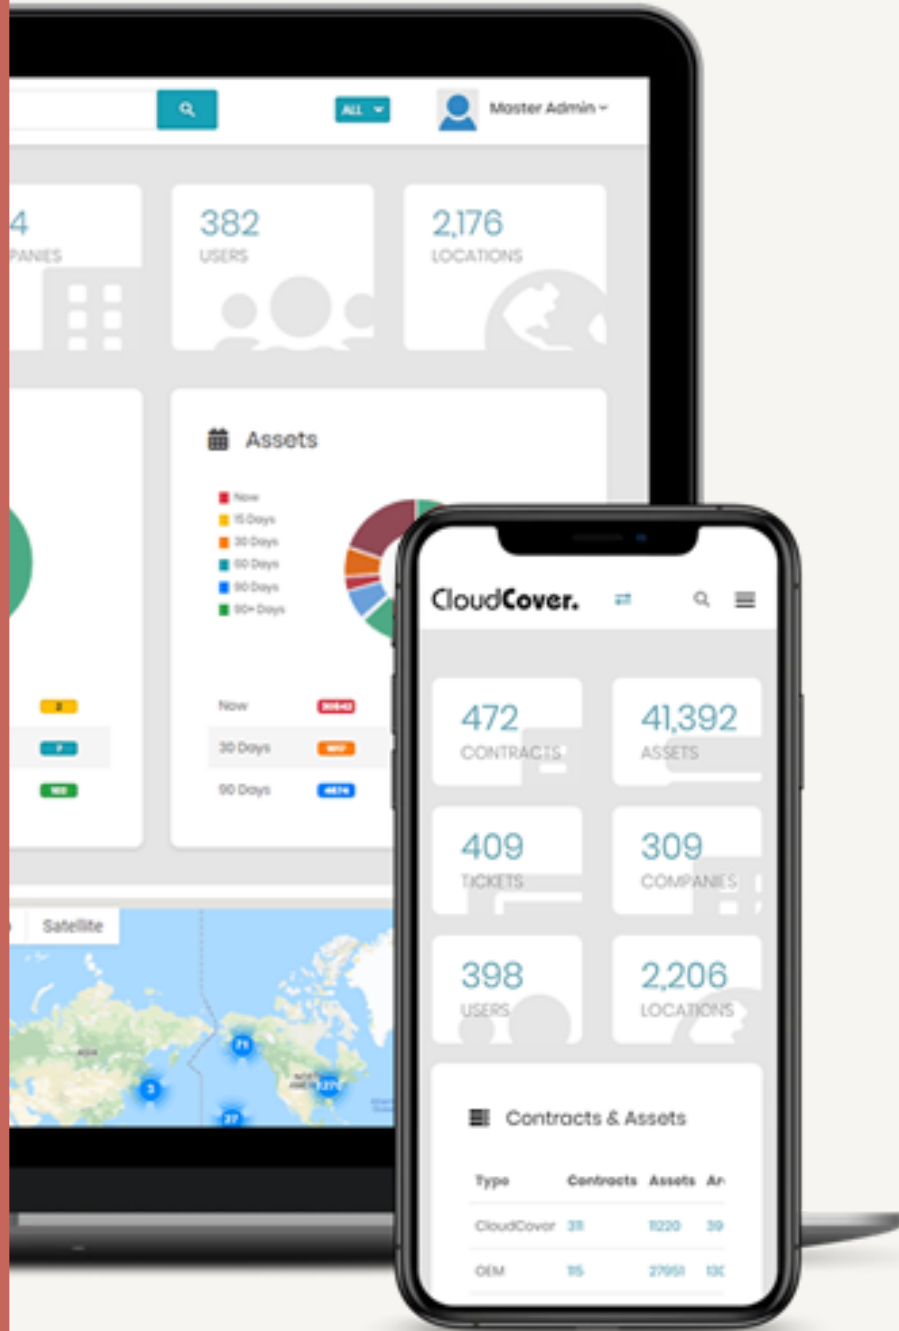

**CIT2-MRAID12G-1GB**

**CIT2-MRAID12G-4GB**

**CIT2-PCI-1B-240M4**

**CIT2-PCIE-IRJ45**

**CIT2-PSU2-1400W**

**CIT2-PSU2V2-1200W**

**Subscribe to  
CloudCover's EOSL  
Newsletter. Our  
Platform's Artificial  
Intelligence Protects  
Against a Lapse in  
Your Coverage.**

[www.CloudCover.it](http://www.CloudCover.it)

**CloudCover.**